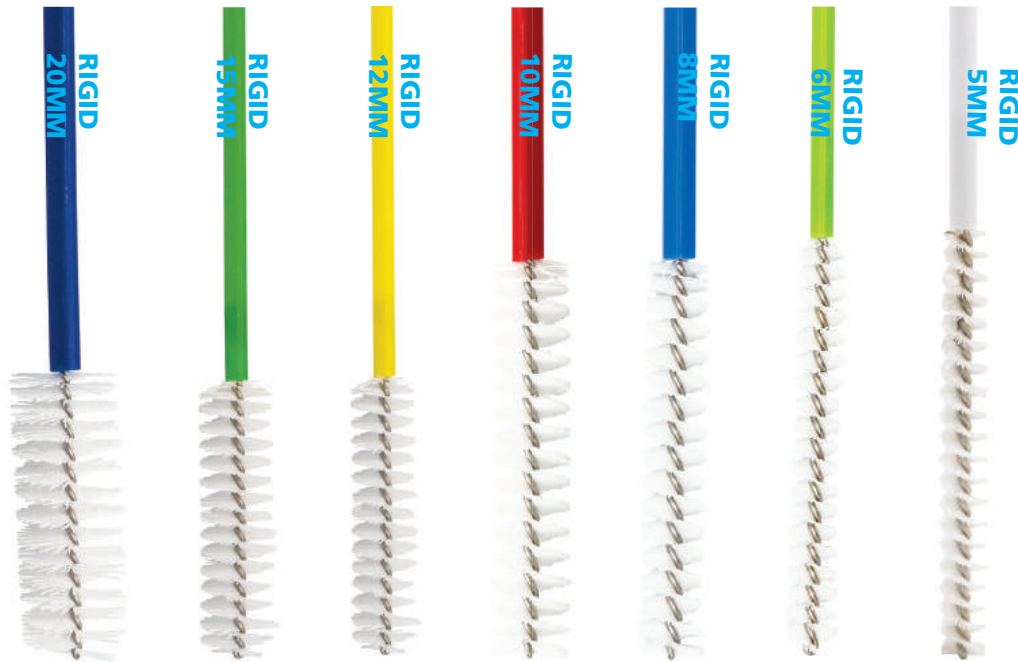

FLEXIBLE

Flexible brush diameter (Ø) ranging from 2 mm to 5 mm

RIGID

Rigid brush diameter (Ø) ranging from 5 mm to 20 mm

BRUSH SELECTION SYSTEM (Actual Size)