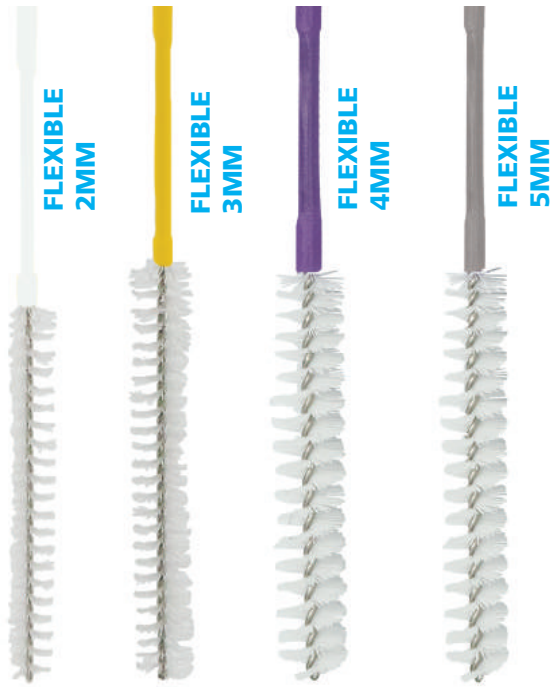

FLEXIBLE

Flexible brush diameter (Ø) ranging from 2 mm to 5 mm